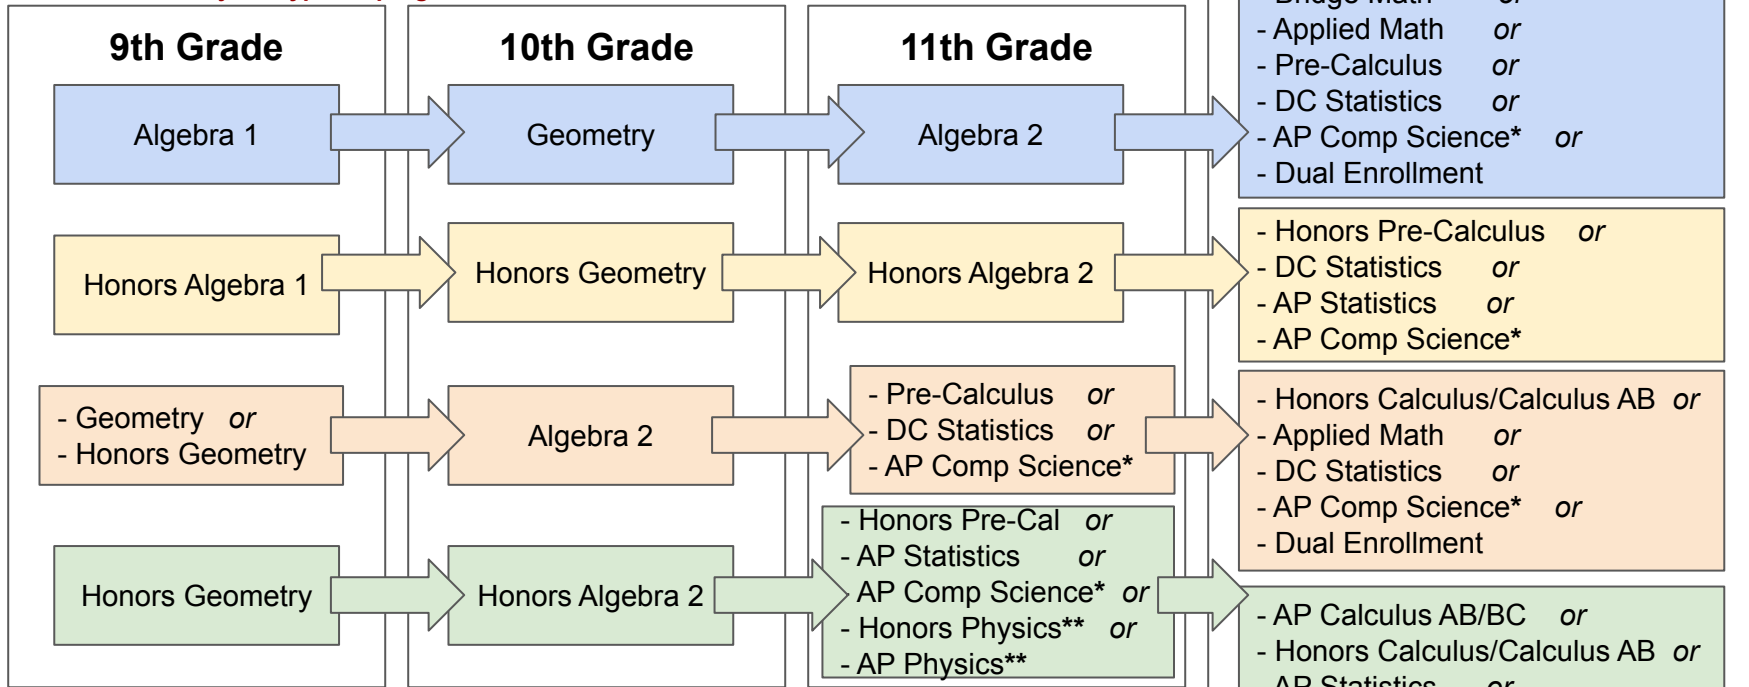

# Bearden High's Typical Math Progressions

- All students **MUST** pass Algebra 1, Geometry, and Algebra 2
- Students **MUST** obtain four math credits and be enrolled in a math class every year
- Once students have completed Algebra 2, any advanced class may be taken; the below are just "typical" progressions

\* = If you've completed Algebra 2, AP Comp Sci can count as a math credit in place of a "regular" math class -- see your School Counselor for details!

\*\* = Physics can only count as math if student already has their 3rd lab science earned (it can not count as both a math and a required science)